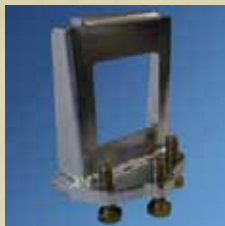

The easiest way to haul -- today's most versatile alternative!

Retractable Tie-downs
for increased safety.

Anti-Tilt Lock Bracket
stabilizes the carrier and eliminates movement. Included with each carrier.

Adjustable Wheel Stop
allows smaller bikes to be centered on the carrier.

Towing Option
able to tow up to 3000 lbs. behind the single motorcycle carrier. Strict weight limits apply; consult www.VersaHaul.com for details.

Hitch Riser Class III
raises the hitch 4 inches (400 lbs. limit) - Optional.

VersaHaul™ Tail Light Kit
stop, turn and tail, flat 4 connector - Optional.

- 14-Gauge steel rails make VersaHaul™ the most durable carrier (500 lbs. limit).
- Tough powder coat finish.
- Fits Class III and IV hitches.
- Anti-tilt locking device included on all carrier models.
- The rail position can be moved closer to or farther from the vehicle.
- Available with ramps and no-drill, easy to install tail lights.
- Optional ramps store on carrier frame.

The VersaHaul™ is made of sturdy, 14-gauge steel. Our heavy duty anti-tilt lock bracket is included with every carrier and is designed to stabilize the carrier and eliminate movement. A high quality powder paint coating ensures protection against the elements. Manufactured with high precision techniques, VersaHaul™ is made with quality unparalleled.